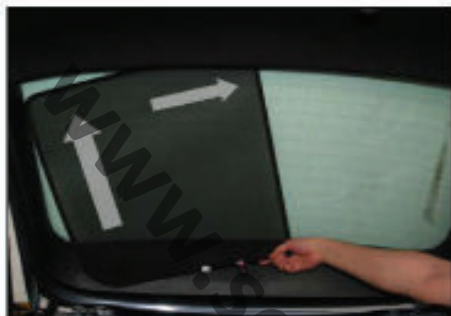

Installation

SKODA OCTAVIA ESTATE
SKO-OCTA-E-B

REAR SHADE INSTALLATION

x2