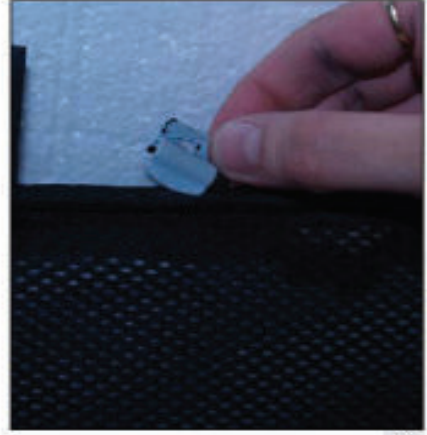

Installation

SKODA OCTAVIA ESTATE
SKO-OCTA-E-B

PORTILOAD AREA SHADE INSTALLATION

X2